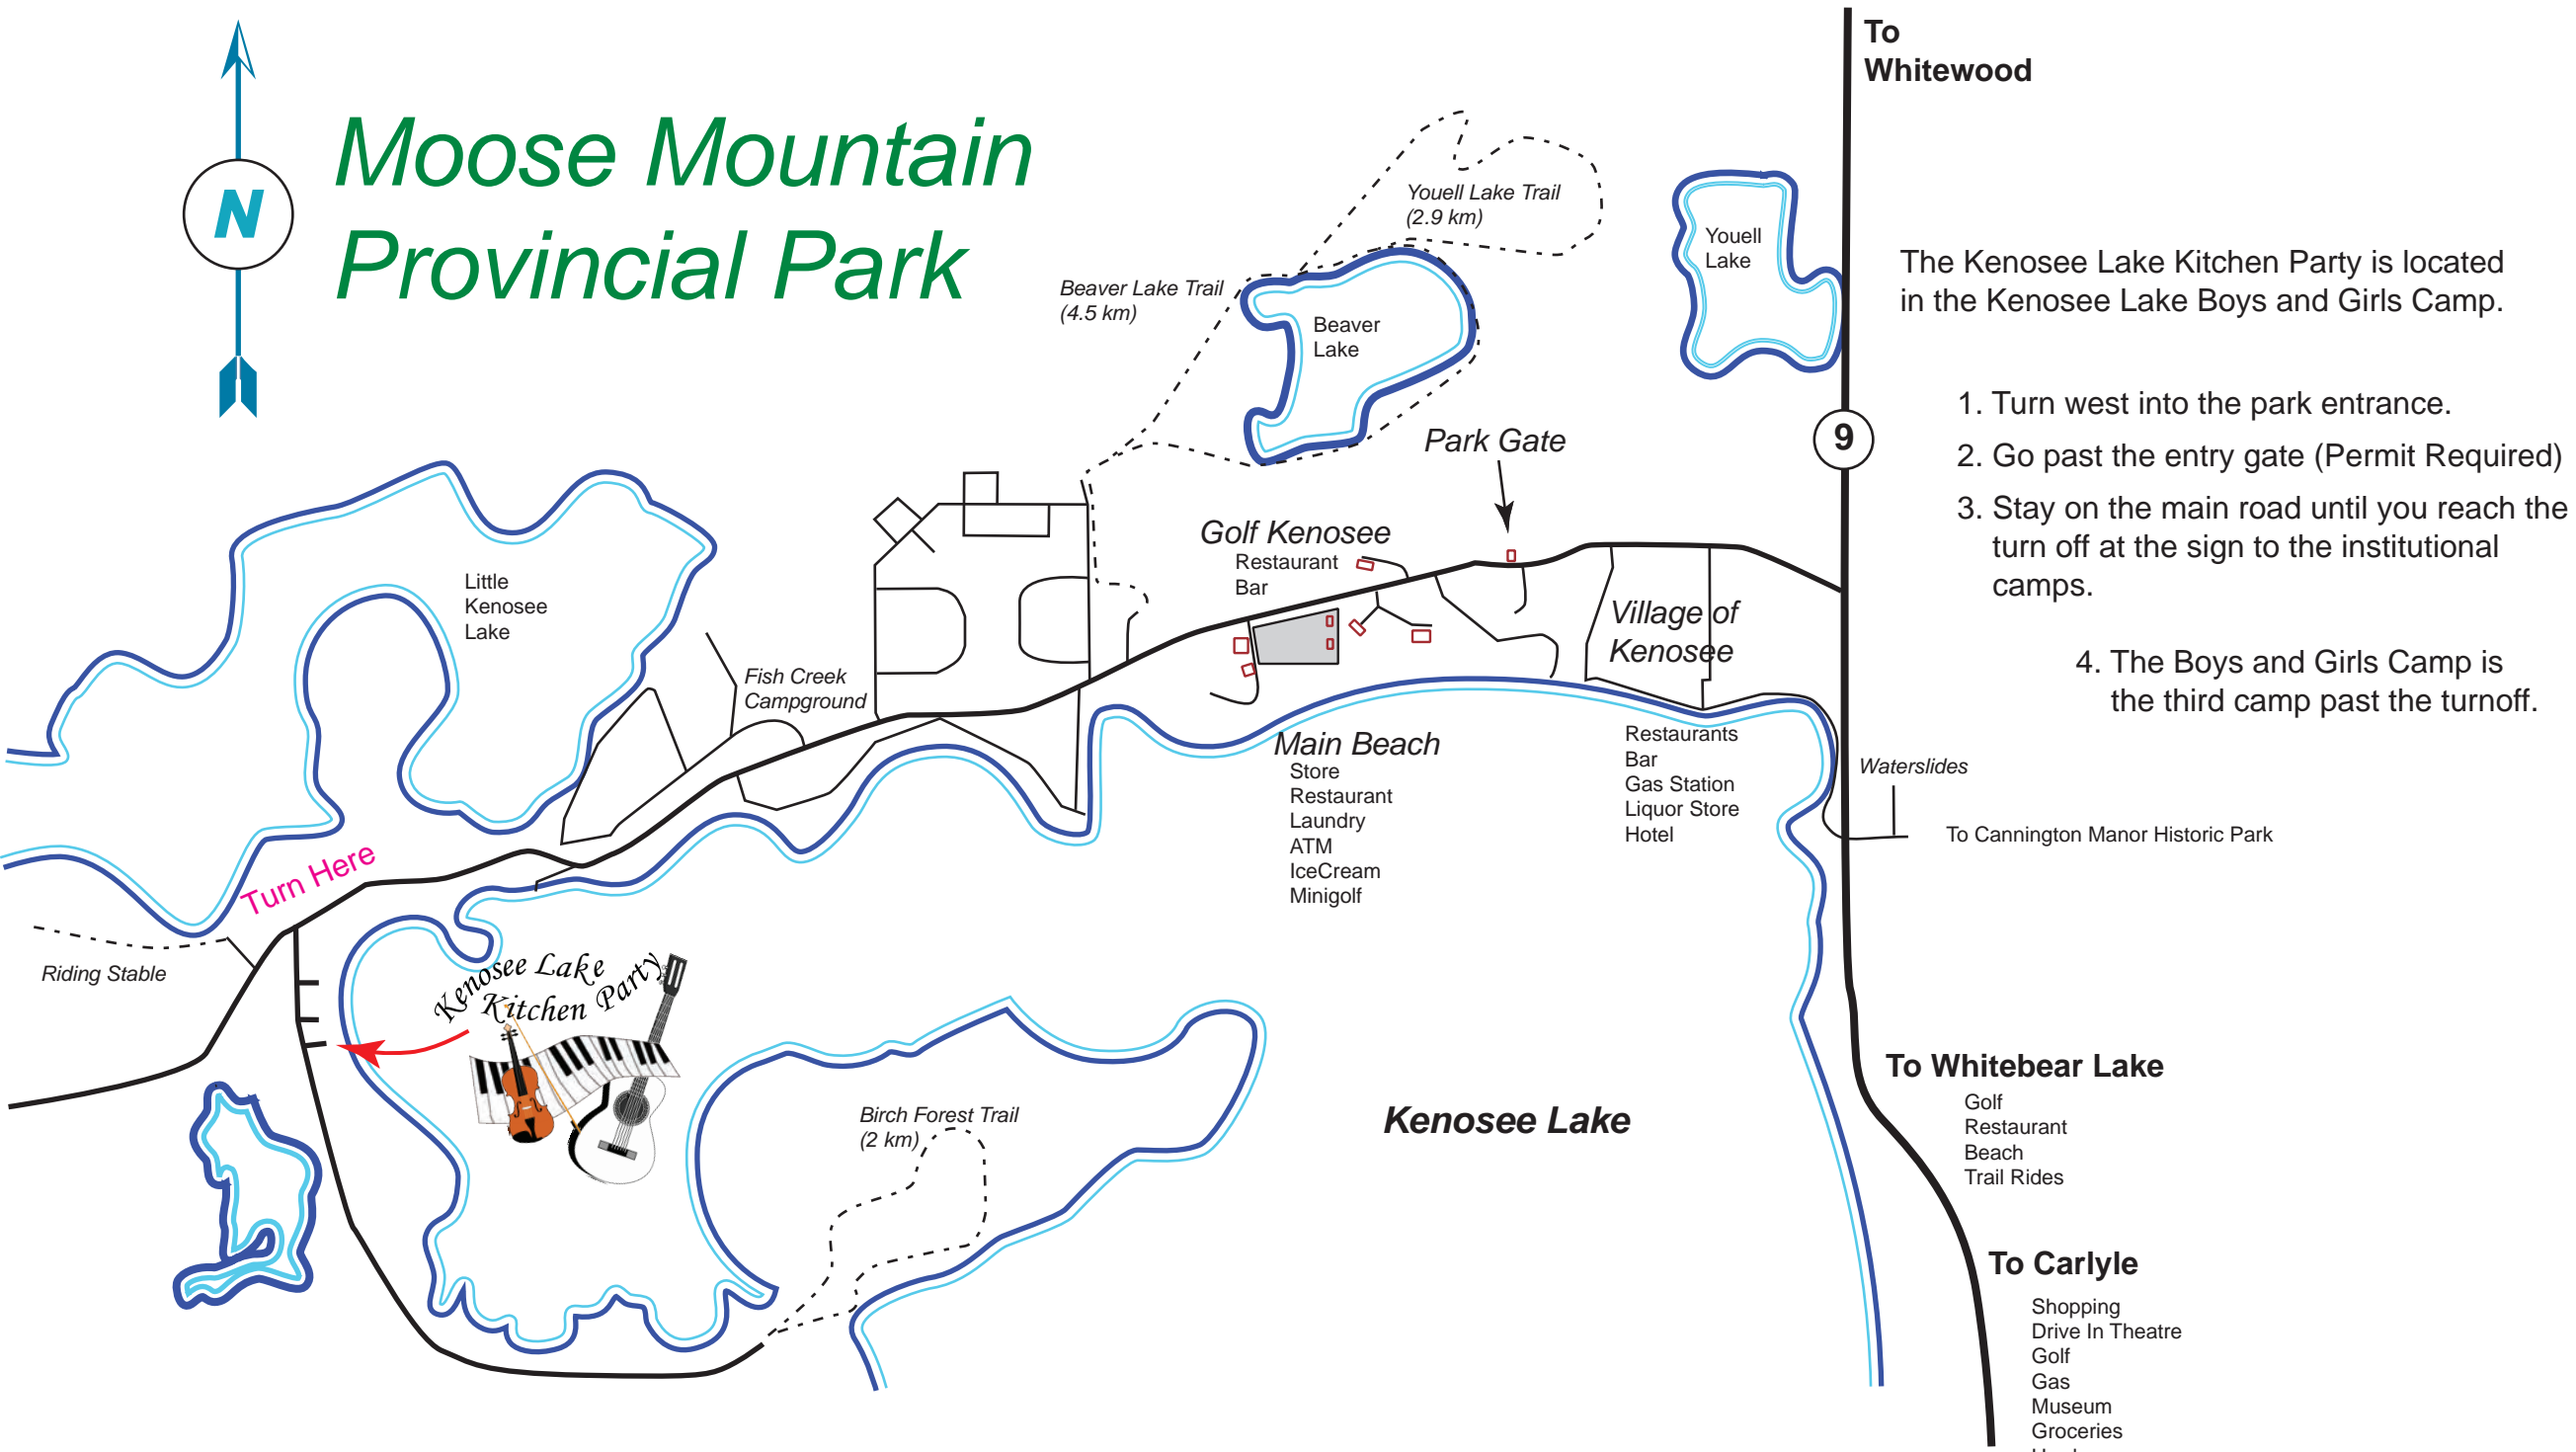

# Moose Mountain Provincial Park

To Whitewood

The Kenosee Lake Kitchen Party is located in the Kenosee Lake Boys and Girls Camp.

1. Turn west into the park entrance.
2. Go past the entry gate (Permit Required)
3. Stay on the main road until you reach the turn off at the sign to the institutional camps.

4. The Boys and Girls Camp is the third camp past the turnoff.

To Cannington Manor Historic Park

To Whitebear Lake

- Golf
- Restaurant
- Beach
- Trail Rides

To Carlyle

- Shopping
- Drive In Theatre
- Golf
- Gas
- Museum
- Groceries
- Hardware